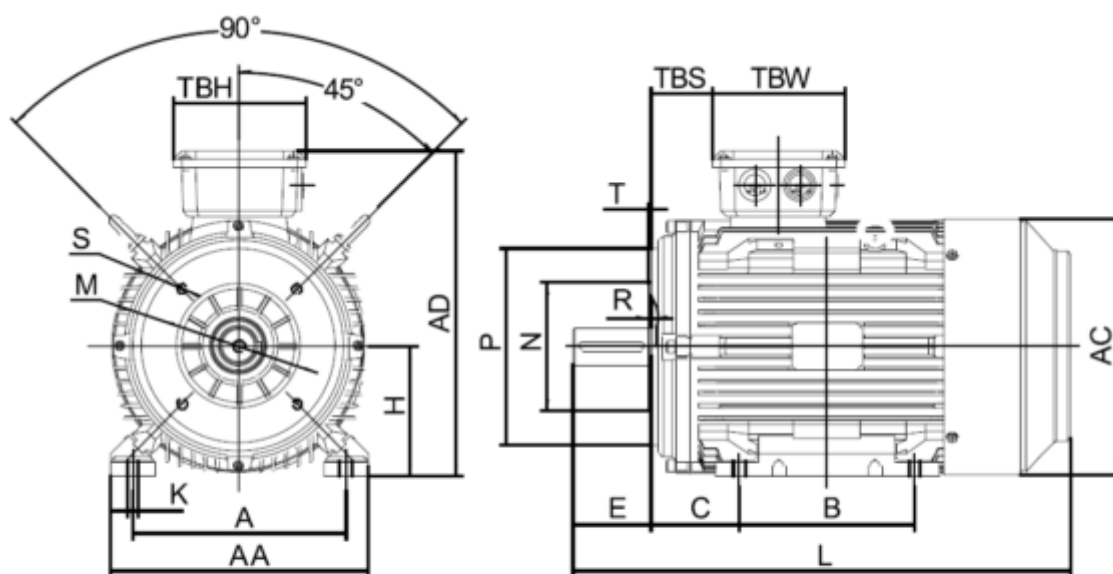

Data Sheet

Article number: 250300750226

Description: Kleedrive T3C 132S2-2 7.5KW 2800 rpm
3x400/690V 50HZ IP55 B34 Eff=90,1%

Measures

A = 216	F = 10	P = 200
AA = 263	G = 33	R = 0
AC = Ø259	H = 132	S = -
AD = 332	HD = 200	T = M10
B = 140	K = Ø12	TBH = 134
C = 89	L = 467	TBS = 61.5
D = Ø38	M = 165	TBW = 134
E = 80	N = 130	