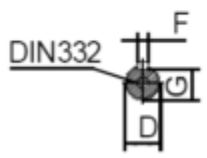

Data Sheet

Article number: 250300750226

Description: Kleedrive T3C 132S2-2 7.5KW 2800 rpm
3x400/690V 50HZ IP55 B34 Eff=90,1%

Measures

A = 216	F = 10	P = 200
AA = 263	G = 33	R = 0
AC = Ø259	H = 132	S = -
AD = 332	HD = 200	T = M10
B = 140	K = Ø12	TBH = 134
C = 89	L = 467	TBS = 61.5
D = Ø38	M = 165	TBW = 134
E = 80	N = 130	